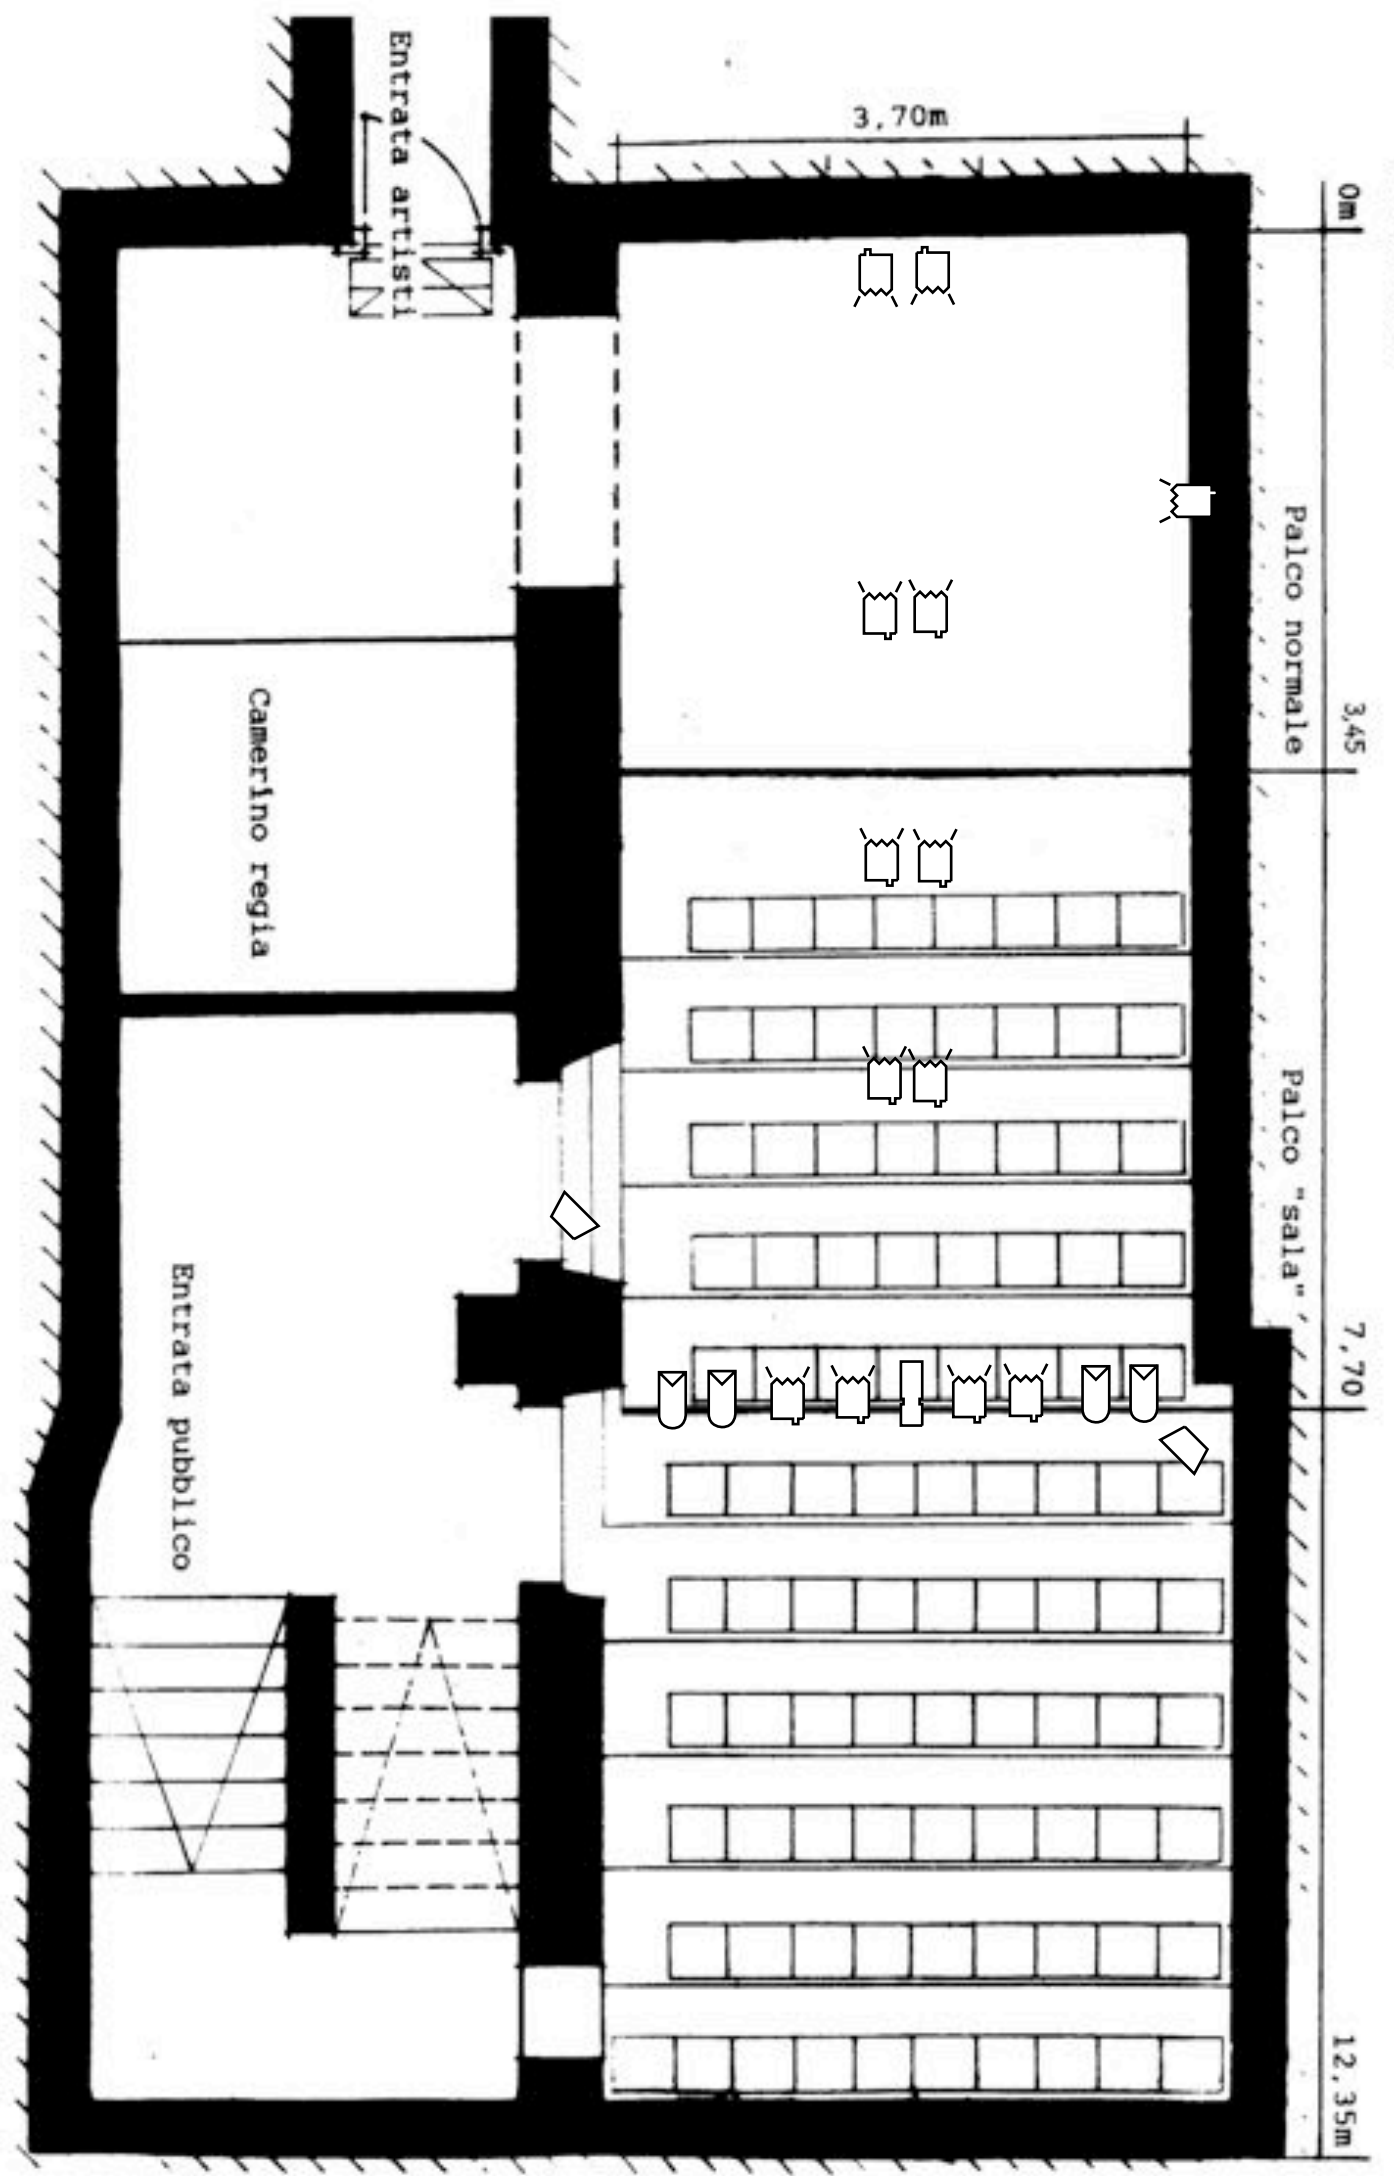

TEATRO
DIMITRI

PICCOLO TEATRO