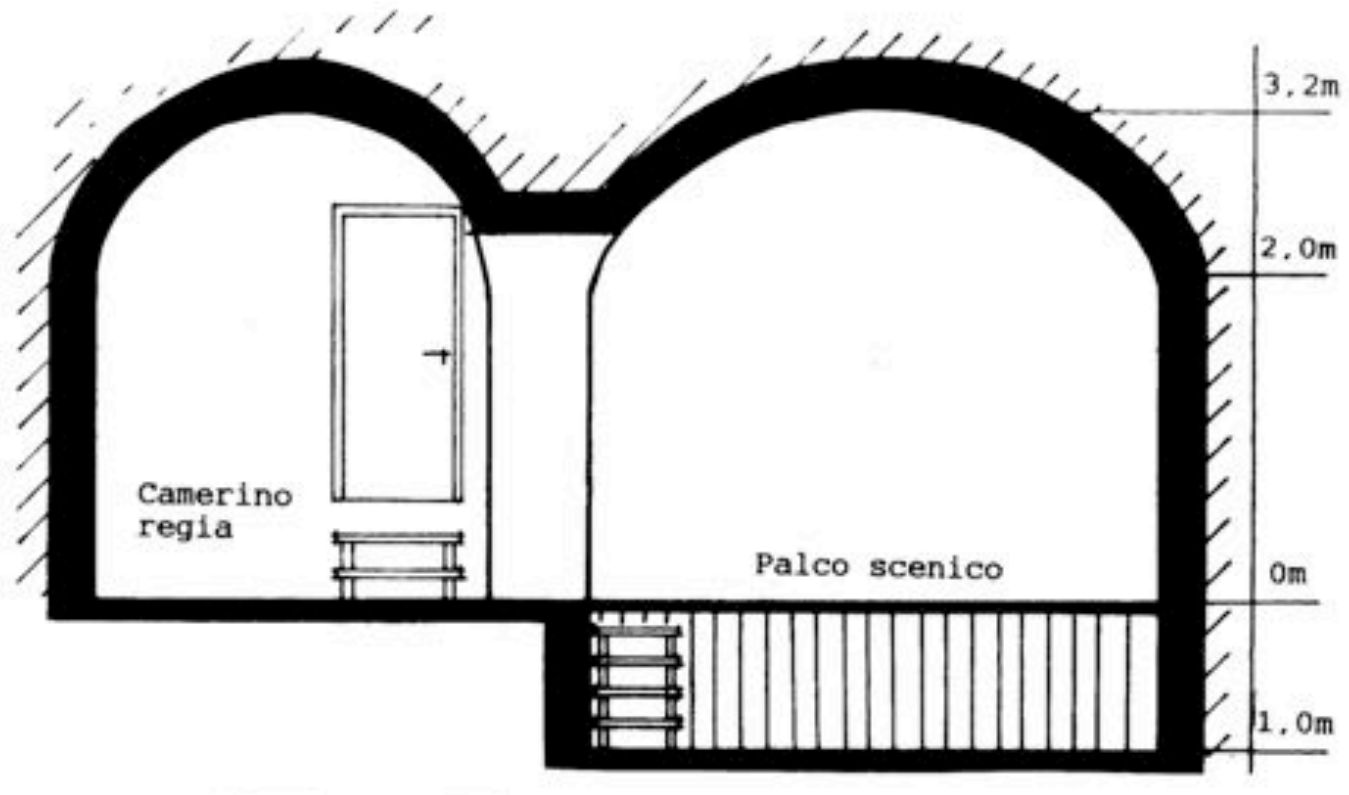

TEATRO
DIMITRI

PICCOLO TEATRO